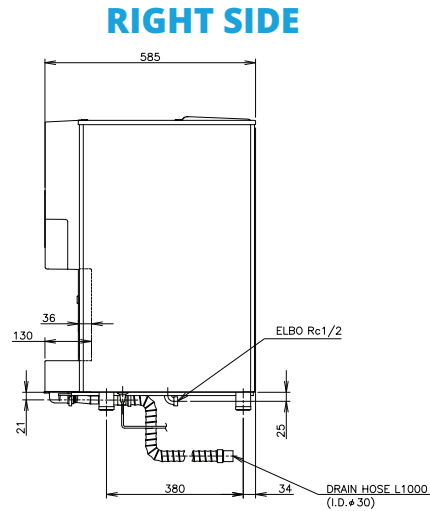

- » Cubelet ice only
- » Cubelet ice and water
- » Water only

Dimensions & Specifications

ICE SHAPE

Cubelet
Compressed Flake Ice

MODEL		DCM-120LS-P-HC
ICE SHAPE		Cubelet (Compressed Flake Ice)
POWER SUPPLY		1 Phase 220-240V 50Hz Capacity: 0.69kVA (3.0A)
AMPERAGE		2.4A Started: 9.7A
ELECTRIC CONSUMPTION		391W
HEAT REJECTION	(AT32°C / WT21°C)	760W
ICE PRODUCTION PER 24H	(AT10°C / WT10°C)	120kg
	(AT21°C / WT15°C)	110kg
	(AT32°C / WT21°C)	90kg
ICE DISPENSING RATE (40G / CUP)	(AT10°C / WT10°C)	Approx. 225 cups / h
	(AT21°C / WT15°C)	Approx. 214 cups / h
	(AT32°C / WT21°C)	Approx. 193 cups / h
STORAGE CAPACITY		Approx. 4.0kg
WATER CONSUMPTION PER 24H	(AT32°C / WT21°C)	90L
REFRIGERANT		R290
OUTSIDE DIMENSIONS		350mm(W) x 585mm(D) x 815 (- 830)mm(H)
PACKAGE		Carton 400mm(W) x 641mm(D) x 872mm(H)
WEIGHT		44kg (Gross 48kg)
OPERATING CONDITIONS		Ambient Temp: 5-40°C, Water Supply Temp: 5-35°C
		Water Supply Pressure: 0.05-0.78MPa
		Voltage Range: Rated Voltage ±6%