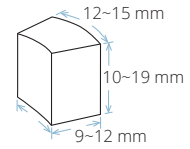

- » Cubelet ice only
- » Cubelet ice and water
- » Water only

Dimensions & Specifications

ICE SHAPE

Cubelet
Compressed Flake Ice

MODEL		DCM-120LS-P-HC
ICE SHAPE		Cubelet (Compressed Flake Ice)
POWER SUPPLY		1 Phase 220-240V 50Hz Capacity: 0.69kVA (3.0A)
AMPERAGE		2.4A Started: 9.7A
ELECTRIC CONSUMPTION		391W
HEAT REJECTION	(AT32°C / WT21°C)	760W
ICE PRODUCTION PER 24H	(AT10°C / WT10°C)	120kg
	(AT21°C / WT15°C)	110kg
	(AT32°C / WT21°C)	90kg
ICE DISPENSING RATE (40G / CUP)	(AT10°C / WT10°C)	Approx. 225 cups / h
	(AT21°C / WT15°C)	Approx. 214 cups / h
	(AT32°C / WT21°C)	Approx. 193 cups / h
STORAGE CAPACITY		Approx. 4.0kg
WATER CONSUMPTION PER 24H	(AT32°C / WT21°C)	90L
REFRIGERANT		R290
OUTSIDE DIMENSIONS		350mm(W) x 585mm(D) x 815 (- 830)mm(H)
PACKAGE		Carton 400mm(W) x 641mm(D) x 872mm(H)
WEIGHT		44kg (Gross 48kg)
OPERATING CONDITIONS		Ambient Temp: 5-40°C, Water Supply Temp: 5-35°C
		Water Supply Pressure: 0.05-0.78MPa
		Voltage Range: Rated Voltage ±6%