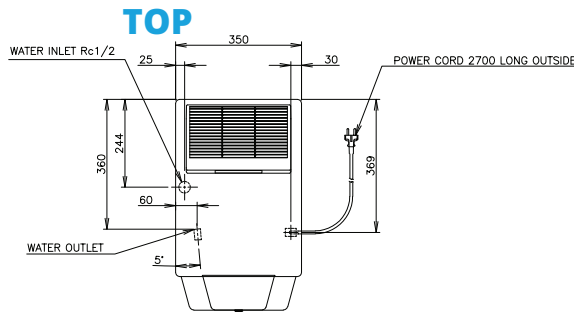

- » Cubelet ice only
- » Cubelet ice and water
- » Water only

Dimensions & Specifications

ICE SHAPE

Cubelet
Compressed Flake Ice

MODEL		DCM-120LS-P-HC
ICE SHAPE		Cubelet (Compressed Flake Ice)
POWER SUPPLY		1 Phase 220-240V 50Hz Capacity: 0.69kVA (3.0A)
AMPERAGE		2.4A Started: 9.7A
ELECTRIC CONSUMPTION		391W
HEAT REJECTION	(AT32°C / WT21°C)	760W
ICE PRODUCTION PER 24H	(AT10°C / WT10°C)	120kg
	(AT21°C / WT15°C)	110kg
	(AT32°C / WT21°C)	90kg
ICE DISPENSING RATE (40G / CUP)	(AT10°C / WT10°C)	Approx. 225 cups / h
	(AT21°C / WT15°C)	Approx. 214 cups / h
	(AT32°C / WT21°C)	Approx. 193 cups / h
STORAGE CAPACITY		Approx. 4.0kg
WATER CONSUMPTION PER 24H	(AT32°C / WT21°C)	90L
REFRIGERANT		R290
OUTSIDE DIMENSIONS		350mm(W) x 585mm(D) x 815 (- 830)mm(H)
PACKAGE		Carton 400mm(W) x 641mm(D) x 872mm(H)
WEIGHT		44kg (Gross 48kg)
OPERATING CONDITIONS		Ambient Temp: 5-40°C, Water Supply Temp: 5-35°C
		Water Supply Pressure: 0.05-0.78MPa
		Voltage Range: Rated Voltage ±6%