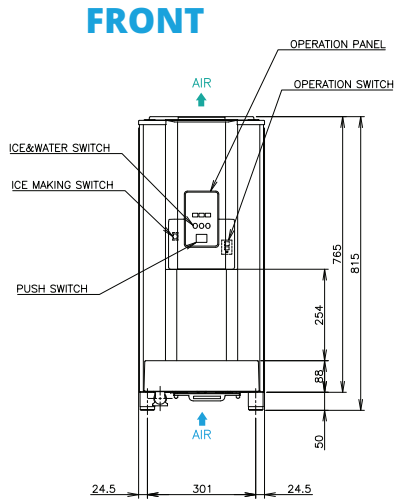

- » Cubelet ice only
- » Cubelet ice and water
- » Water only

Dimensions & Specifications

ICE SHAPE

Cubelet
Compressed Flake Ice

MODEL		DCM-120LS-P-HC
ICE SHAPE		Cubelet (Compressed Flake Ice)
POWER SUPPLY		1 Phase 220-240V 50Hz Capacity: 0.69kVA (3.0A)
AMPERAGE		2.4A Started: 9.7A
ELECTRIC CONSUMPTION		391W
HEAT REJECTION	(AT32°C / WT21°C)	760W
ICE PRODUCTION PER 24H	(AT10°C / WT10°C)	120kg
	(AT21°C / WT15°C)	110kg
	(AT32°C / WT21°C)	90kg
ICE DISPENSING RATE (40G / CUP)	(AT10°C / WT10°C)	Approx. 225 cups / h
	(AT21°C / WT15°C)	Approx. 214 cups / h
	(AT32°C / WT21°C)	Approx. 193 cups / h
STORAGE CAPACITY		Approx. 4.0kg
WATER CONSUMPTION PER 24H	(AT32°C / WT21°C)	90L
REFRIGERANT		R290
OUTSIDE DIMENSIONS		350mm(W) x 585mm(D) x 815 (- 830)mm(H)
PACKAGE		Carton 400mm(W) x 641mm(D) x 872mm(H)
WEIGHT		44kg (Gross 48kg)
OPERATING CONDITIONS		Ambient Temp: 5-40°C, Water Supply Temp: 5-35°C
		Water Supply Pressure: 0.05-0.78MPa
		Voltage Range: Rated Voltage ±6%